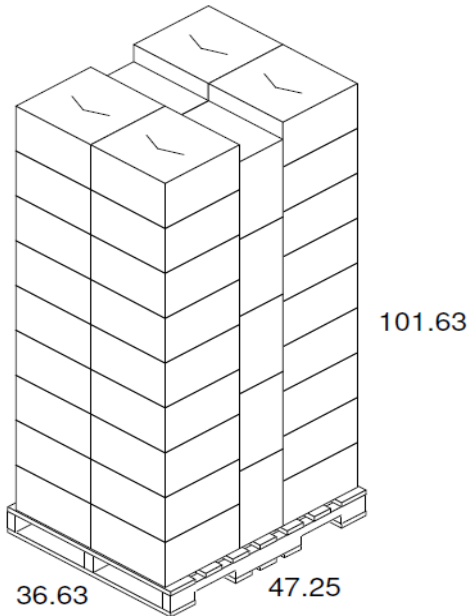

JRT404

Bedford

PRODUCT SPECIFICATION

Item Description:

Sheet

Length/Perf (In):	NA
Width (In):	3.31
Sheet Count:	NA
<i>Per roll or pack</i>	
Rolls/Packs per case	12
Paper type:	Recycled

Roll

Length (Ft.):	1000.00
Width (In):	3.31
Diameter (In):	9
Plys:	2

Case / Carton Info:

Length (In):	18.31
Width (In):	18.31
Case Height (In):	10.63
Case Weight (Lbs):	22.00
Cases/Pallet:	46
Pallets/Truck:	30
Cube:	2.06
Ti:	4
Hi:	9
Carton Type:	White

Ti/Hi equals 36 cases per pallet, but actual pallet layout yields 46 cases per pallet. See diagram to left